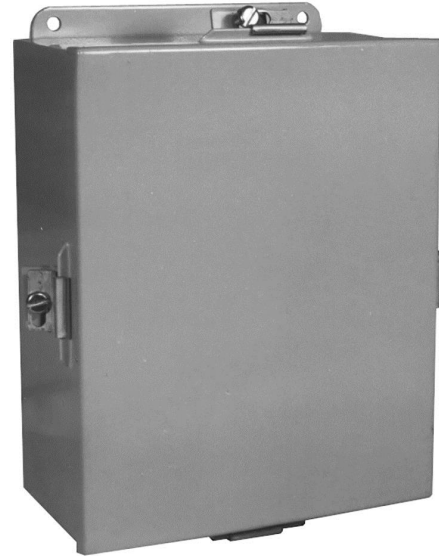

MILBANK
ENERGY AT WORK

CC643JIC4XS

Catalog Number	CC643JIC4XS
Marketing Product Description	4X3x6 Clamp Cover Type 4X UL Listed 304 Stainless Steel No Knockouts No Paint Clamps And Screws Gasket In Door Mounting Feet Back Panel Weld Studs
UPC	784572251663
Length (IN)	3
Width (IN)	4
Height (IN)	6
Weight (LB)	4
Brand Name	Milbank
Type	Clamp Cover
Application	Enclosure for Mounting Electrical Equipment
Standard	UL Listed
Number Of Outlet	0
Material	304 Stainless Steel
Size	3L x 4W x 6H
Color	Unpainted
Construction	Welded
Cable Entry	No Knockouts
Mounting	Wall Mount
NEMA Rating	Type 4X

Hinge Type	No Hinge
Top	Plain Top
Door	Gasketed Door
Latch	Clamps and Screws on Four Sides
Support	Panel Supports

Please consult serving utility for their requirements prior to ordering or installing, as specifications and approvals vary by utility and may require local electrical inspector approval. All installations must be installed by a licensed electrician and must comply with all national and local codes, laws and regulations. Milbank reserves the right to make changes in specifications and features shown without notice or obligation.