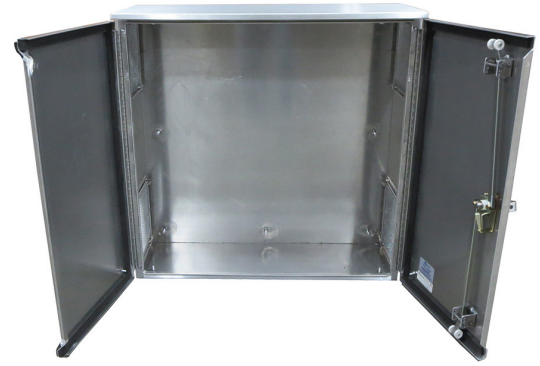

## 363612-CT3RXA-SP1

Catalog Number	363612-CT3RXA-SP1
Marketing Product Description	36x12x36 Hinge Cover Type 3R UL Listed Aluminum No Knockouts No Paint Padlocking 3 Point Handle Louvers Both Sides
UPC	784572525092
Length (IN)	12
Width (IN)	36
Height (IN)	36
Weight (LB)	118
Brand Name	Milbank
Type	Hinge Cover
Application	Current Transformer Enclosure
Standard	UL Listed
Material	Aluminum
Size	12L x 36W x 36H
Color	Unpainted
Cable Entry	No Knockouts
Mounting	Wall Mount
NEMA Rating	Type 3R
Door or Cover	Double Door
Back Panel	Mounting Emboss on Enclosure Back