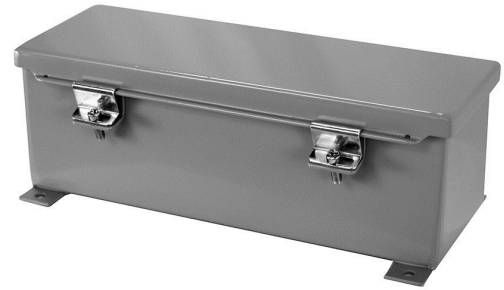

MILBANK[®]
ENERGY AT WORK

4424-GHC12

Catalog Number	4424-GHC12
Marketing Product Description	4X24X4 Hinge Cover Wireway Type 12 UL Listed Steel No Knockouts ANSI 61 Gray Gasket In Lid Clamps And Screws Mounting Feet
UPC	784572559899
Length (IN)	24
Width (IN)	4
Height (IN)	4
Weight (LB)	11
Brand Name	Milbank
Type	Wiring Trough
Application	Wireway
Standard	UL Listed
Cover Type	Hinge Cover
Enclosure	Indoor Enclosure
Nominal Cross Section	4x4
Straight Section Length	24
Material	G90 Galvanized Steel
Finish	ANSI 61 Gray Powder Coat Finish
Knockouts	False
NEMA Rating	Type 12