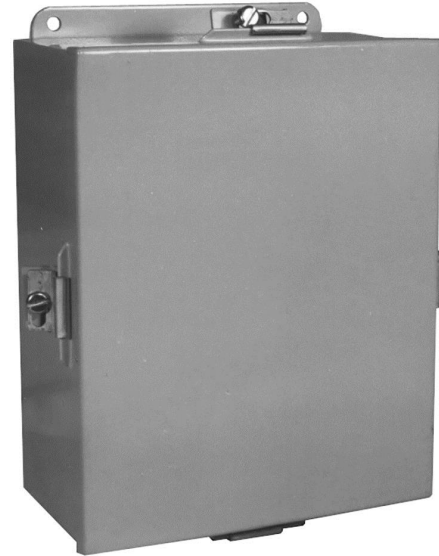

## CC444JIC4XZ

Catalog Number	CC444JIC4XZ
Marketing Product Description	4X4X4 Clamp Cover Type 4X UL Listed 316 Stainless Steel No Knockouts No Paint Clamps And Screws Gasket In Door Mounting Feet Back Panel Weld Studs
UPC	784572549333
Length (IN)	4
Width (IN)	4
Height (IN)	4
Weight (LB)	4
Brand Name	Milbank
Type	Clamp Cover
Application	Enclosure for Mounting Electrical Equipment
Standard	UL Listed
Number Of Outlet	0
Material	316 Stainless Steel
Size	4L x 4W x 4H
Color	Unpainted
Construction	Welded
Cable Entry	No Knockouts
Mounting	Wall Mount
NEMA Rating	Type 4X